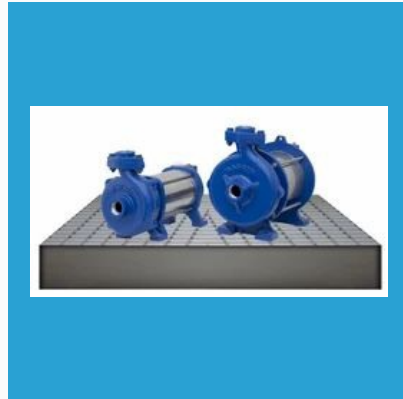

About Us

Mascot Pump Limited, established in Ahmadabad, (Gujarat) India in the year **1994** engaged in providing high performance and qualitative range of **Electric Water Pump, Well Pump, Monoblock Pump, Submersible Pumps and much more**. These are manufactured using an extreme grade of raw material that is procured from our reliable and trusted vendors. We provide these submersible pump set & industrial components in several industries as per their requirements. Our wide spacious Infrastructure is fragmented into different units of manufacturing, quality, supply and export, warehouse & packaging, finance and much more. Each and every unit is managed & controlled by our team of experts who have wide expertise in their respective domain. We offer these Pumps & equipment after complete quality and performance measure inspection under various parameters. We use latest technology machines & equipment as to provide high-performance submersible pump set & industrial components to our esteemed clients. We have an expert team of professional engineers, technicians, quality managers, supervisors marketing experts and much more. We also engaged in customization of these submersible pump set & industrial components as per the need of clients. We do complete quality and performance measure inspection of these submersible pump set & industrial components at each level of manufacturing ensuring high performance, corrosion abrasion, less power...

SUBMERSIBLE PUMPS

Deepwell pumps with Noryl impeller

V8 Borewell Pumpset

Submersible Pumps .

Domestic Submersible Pumps

ELECTRIC WATER PUMP

Open Well Submersible Pump

Centrifugal Water Pumps

Electric Water Pump

Mascot Irrigation Pumps

SUBMERSIBLE PUMP

Submersible Pump Sets

Submersible Bore Pumps

Pump Impeller .

SS Fabricated Submersible Pump

MONOBLOCK PUMP